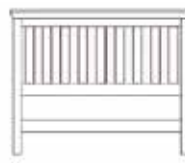

K847
Triple all hanging wardrobe
H190xW186xD59 cm

K817
Narrow ladies wardrobe
H190xW96xD55 cm

K818
Ladies wardrobe
H190xW126xD59 cm

K848
Triple ladies wardrobe
H190xW186xD59 cm

Slat headboard
3ft K835
4ft6 K836
5ft K837