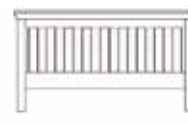

K847
Triple all hanging wardrobe
H190xW186xD59 cm

K817
Narrow ladies wardrobe
H190xW96xD55 cm

K818
Ladies wardrobe
H190xW126xD59 cm

K848
Triple ladies wardrobe
H190xW186xD59 cm

Slat headboard
3ft K835
4ft6 K836
5ft K837