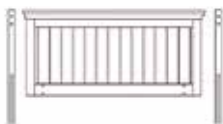

Panel headboard
3ft K838
4ft6 K839
5ft K840